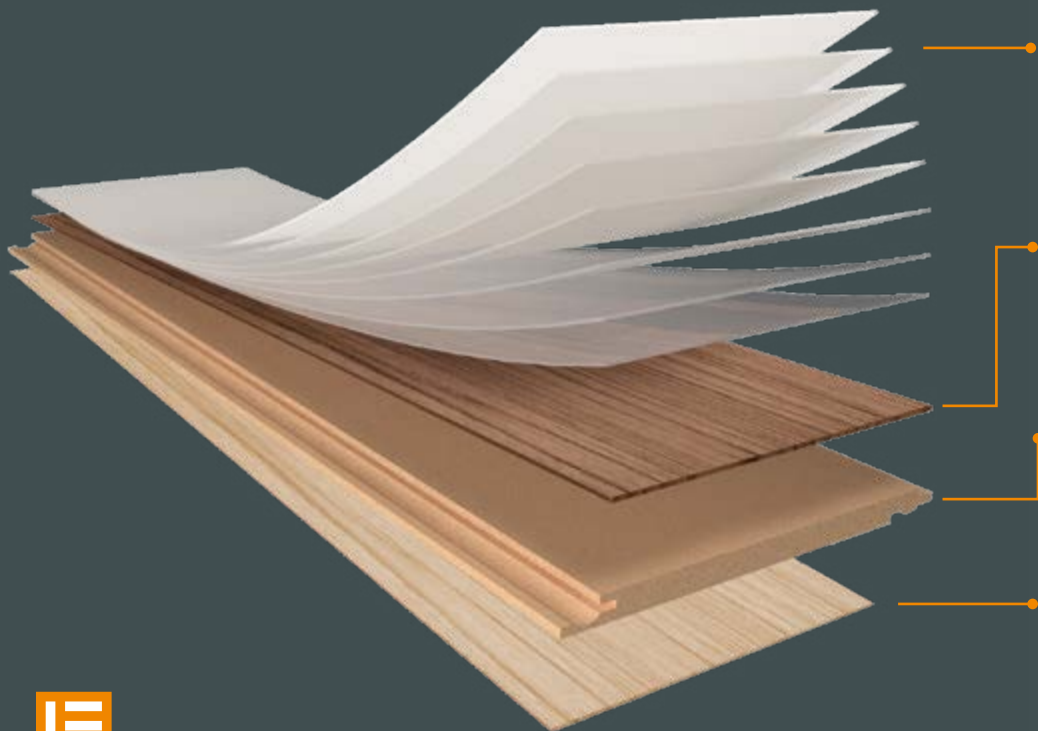

Worldwide shipping

LIGHT BROWN
Prefinished panel
Select grade

Flooring

Bring warmth and authenticity into your space with our **premium wood veneer floors**. Crafted from European oak and finished to perfection in Belgium, Flexura floors combine timeless elegance with lasting quality.

Discover the warmth of a real wood floor

Multi-layer UV coating protects & preserves the **authentic texture** and **natural feel of real wood**.

The real wood layer is the soul of the plank, bringing **natural warmth, unique grain patterns, and timeless elegance**.