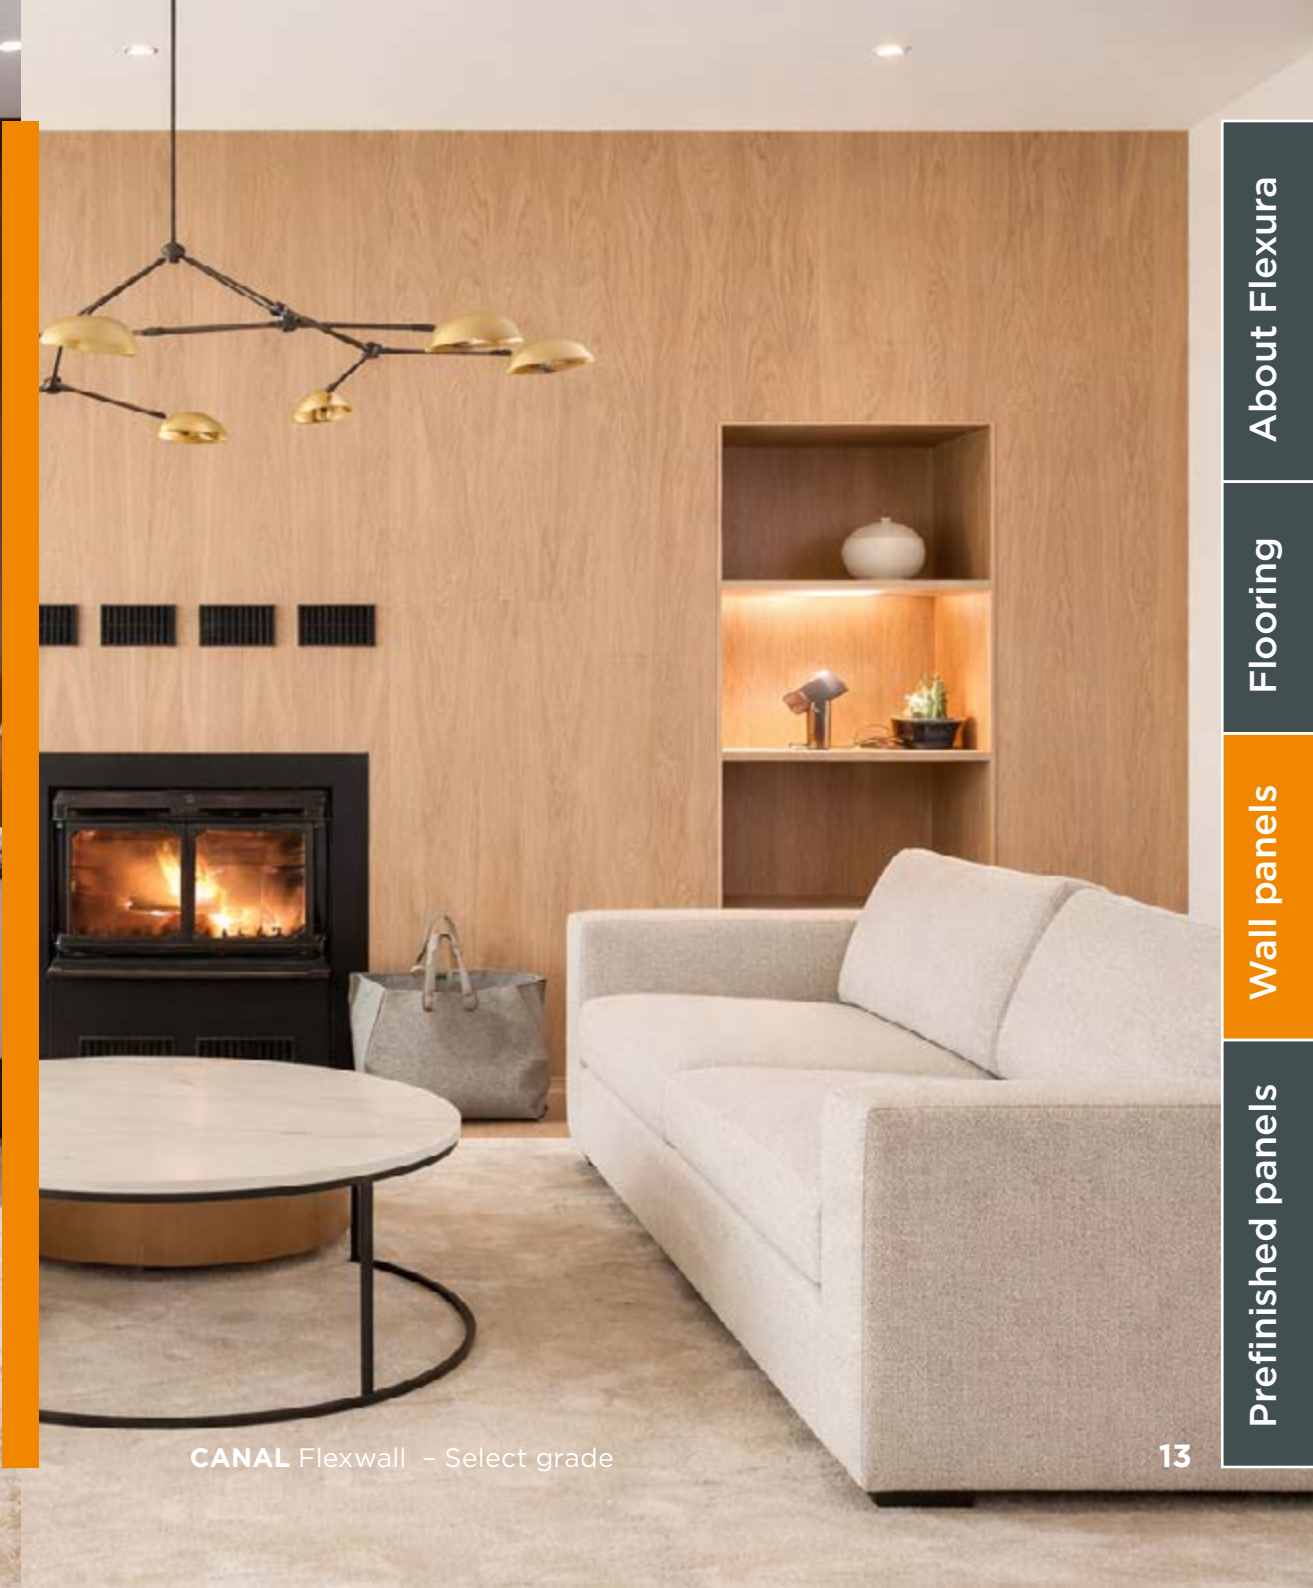

Sutton

Walnut

Noir

Light Brown

WALNUT Flexwall - Select grade

CANAL Flexwall - Select grade

About Flexura

Flooring

- ✓ Perfect finish
- ✓ Ready-to-use panels
- ✓ Durable
- ✓ Unique design
- ✓ Real wood

Core: MDF / MDF MR
2440 x 1220 x 19.2mm
3050 x 1220 x 19.2mm
Other sizes upon request

Edgebanding available

DARK BROWN Prefinished Panel - Select grade