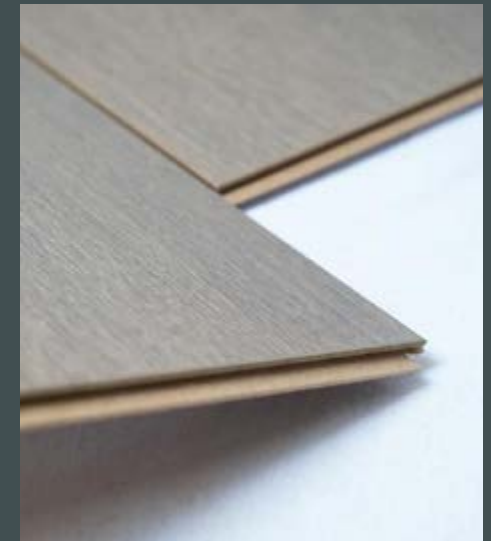

Worldwide shipping

LIGHT BROWN
Prefinished panel
Select grade

Flooring

Bring warmth and authenticity into your space with our **premium wood veneer floors**. Crafted from European oak and finished to perfection in Belgium, Flexura floors combine timeless elegance with lasting quality.

Discover the warmth of a real wood floor

Multi-layer UV coating protects & preserves the **authentic texture** and **natural feel of real wood**.

The real wood layer is the soul of the plank, bringing **natural warmth, unique grain patterns, and timeless elegance**.

The **HDF core enhances hardness and shields the wood**, ensuring lasting performance beyond solid wood.

Backing in veneer or cork.

- ✔ **Uniclic® locking system**
- ✔ **Standard European Oak**
- ✔ **Other species available**
such as Walnut
- ✔ **Multi-layer protection**
- ✔ **Real wood**