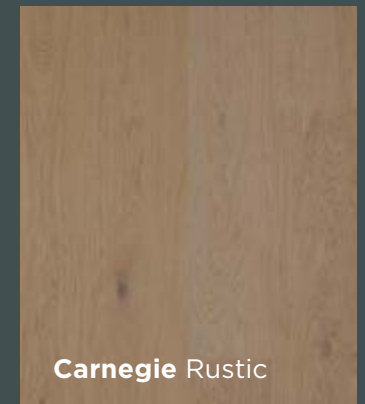

Grading

Sizes

Veneer backing. Cork on request.

Regular 1500 x 190 x 9 mm

X-Large 2200 x 230 x 9 mm

XX-Large 2370 x 270 x 11,2 mm

Herringbone 730 x 146 x 9 mm

Color range - available in select or rustic